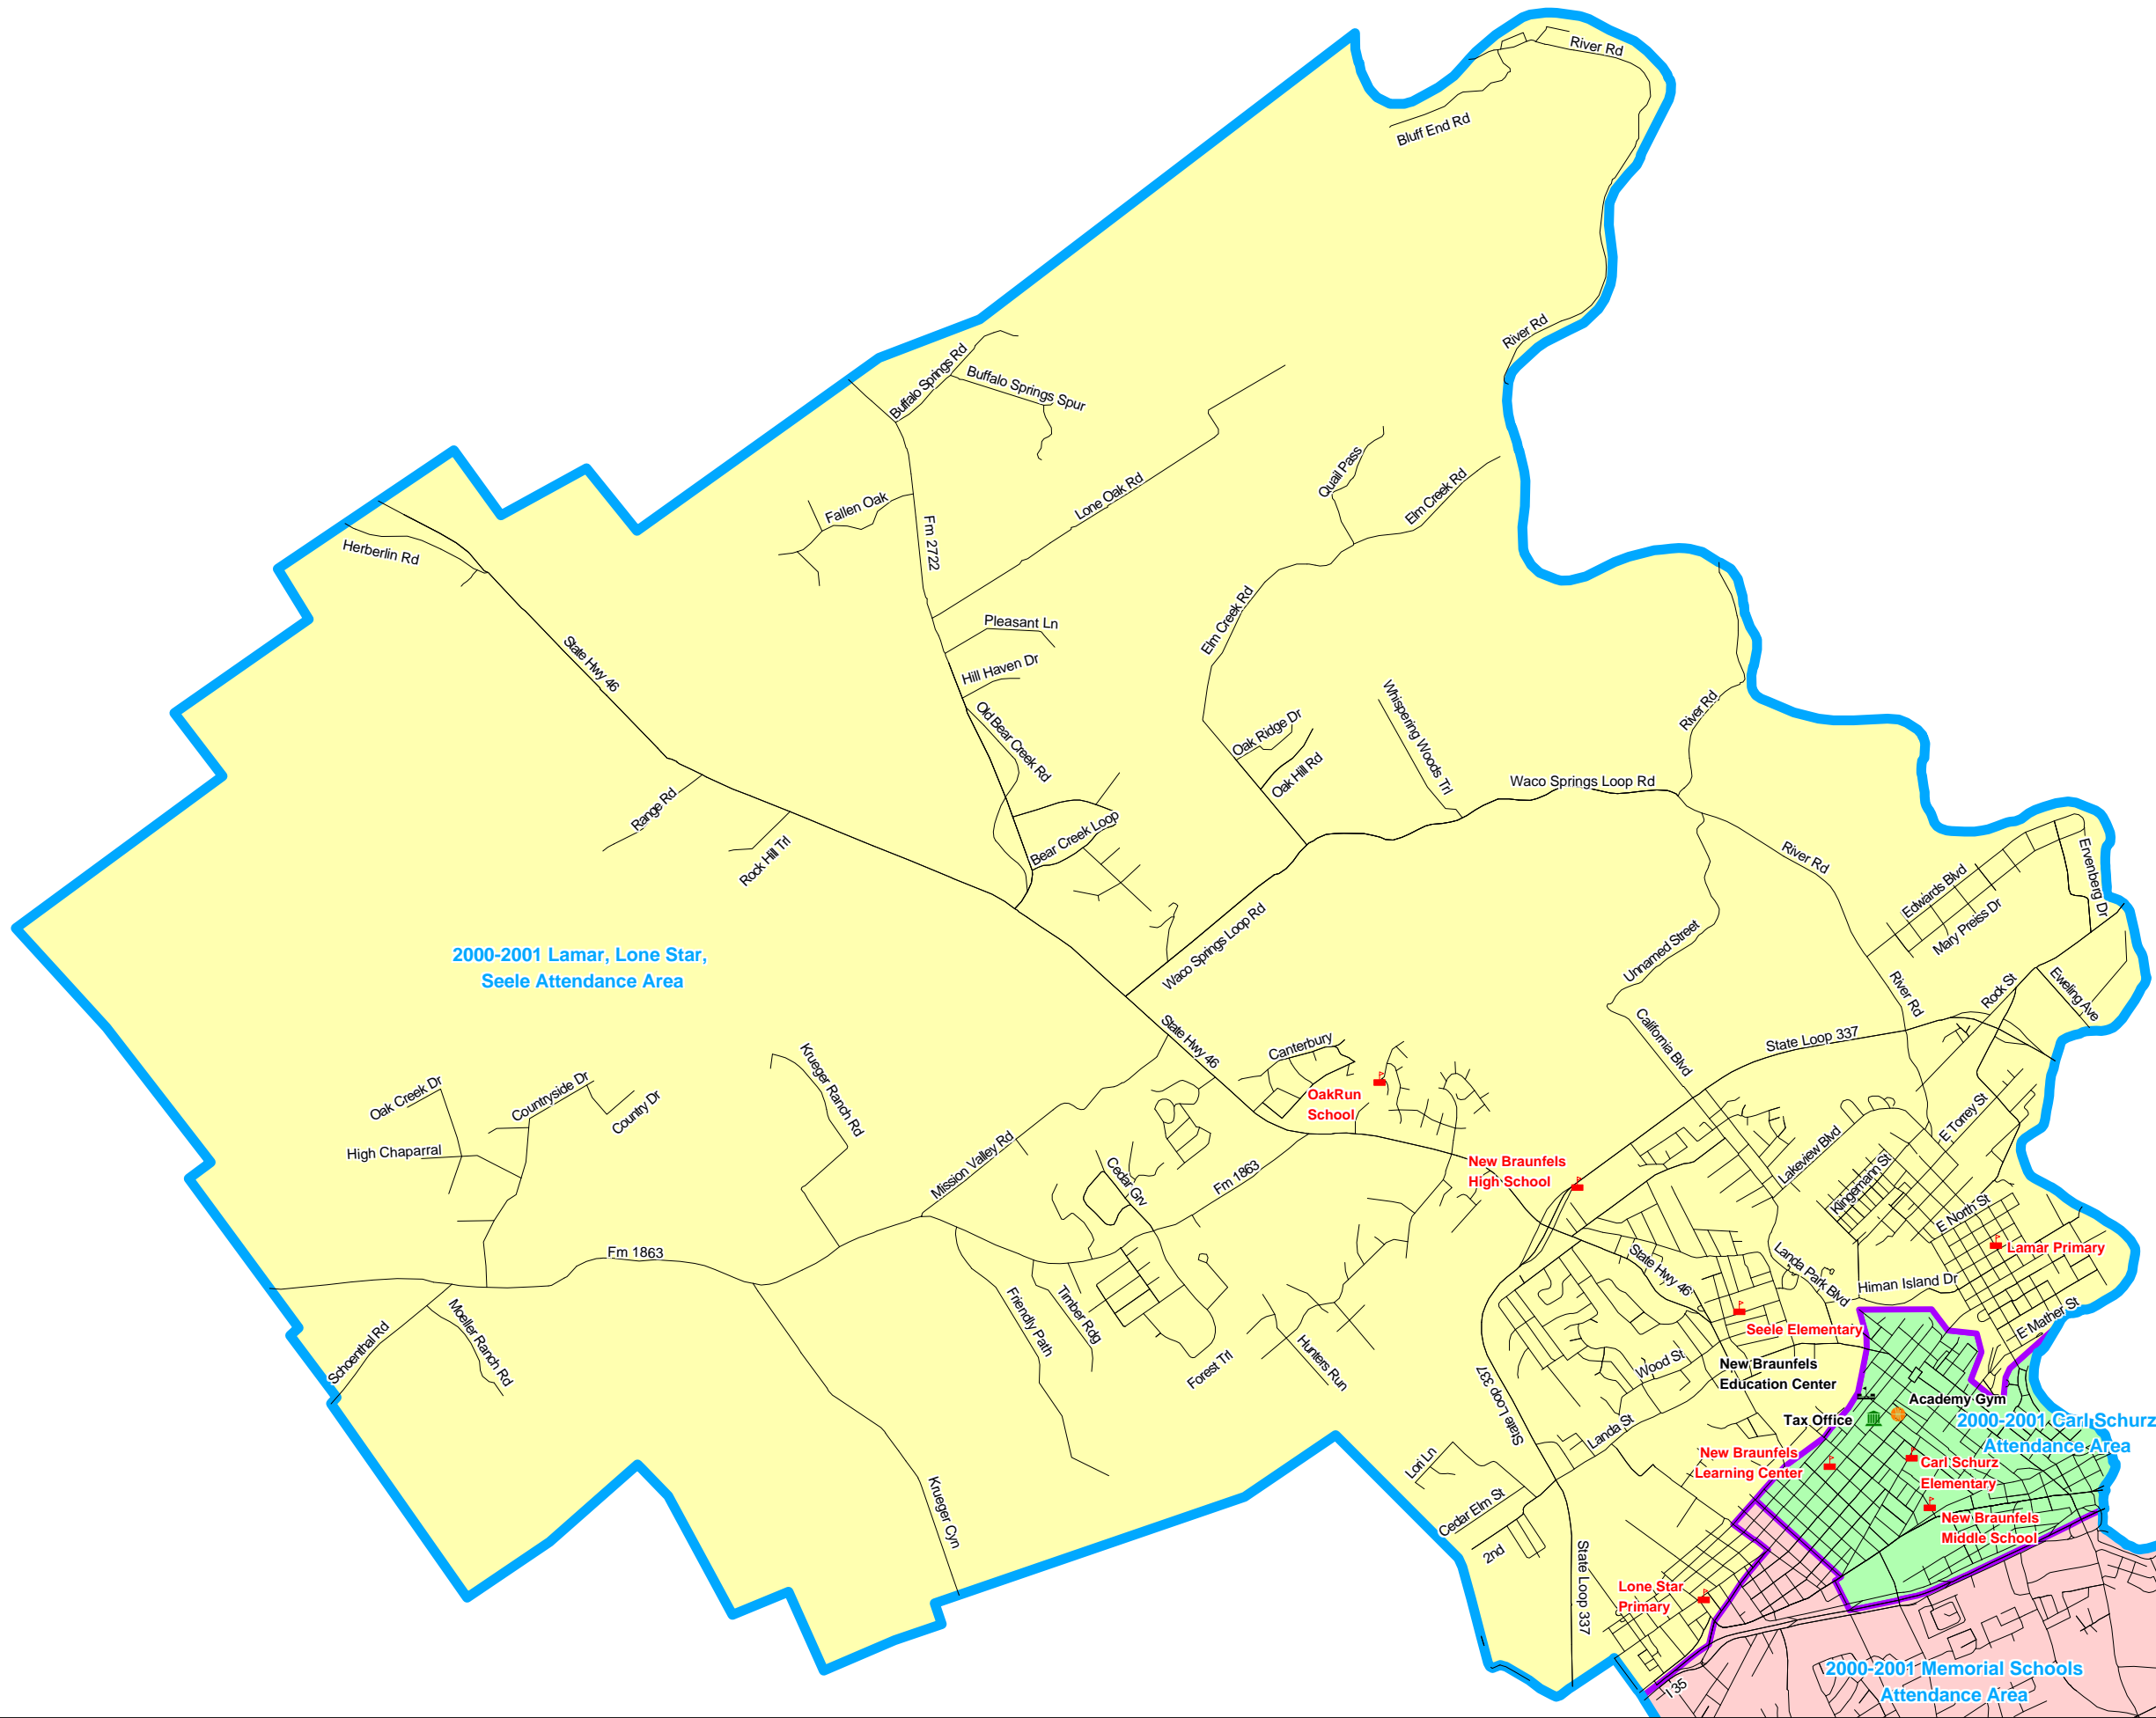

# New Braunfels Independent School District

-  Carl Schurz Attendance Zone
-  Memorial Schools Attendance Zone
-  Lamar, Lone Star, Seele Attendance Area
-  New Braunfels I.S.D. Boundary

-  New Braunfels I.S.D. Schools
-  New Braunfels Education Center
-  Tax Office
-  Academy Gym
-  River Crossing

N

**DeskMap Systems, Inc.**  
Desktop Mapping Solutions

Miles  
0 1 2